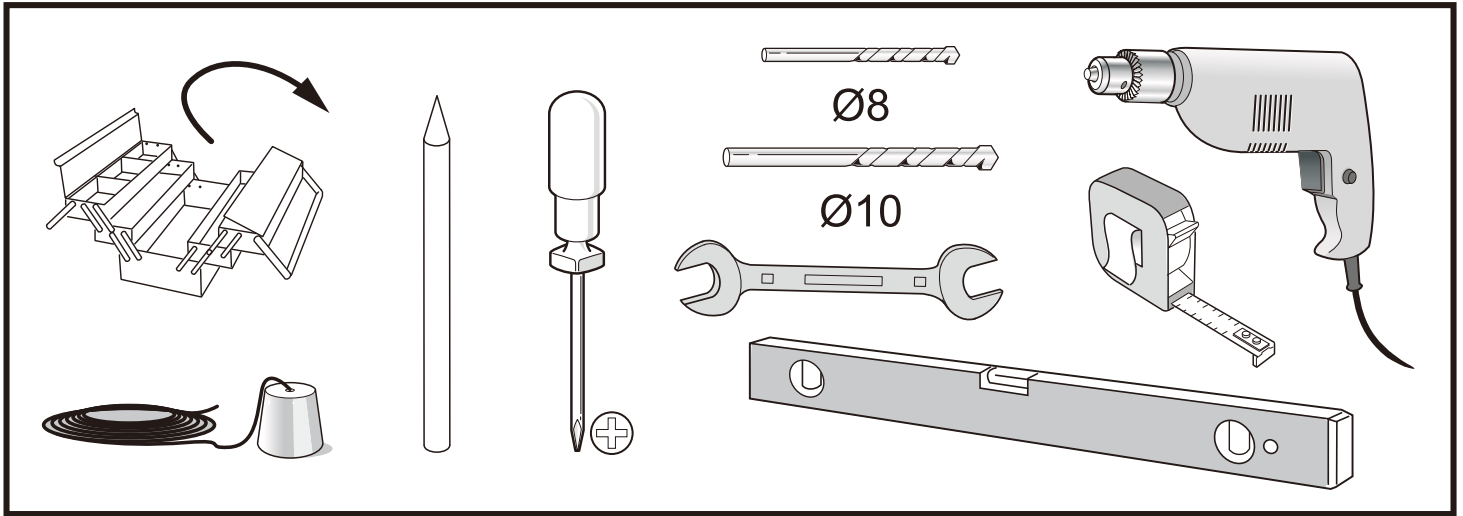

Installation Manual

Components list

Pre-installation

TOOLS REQUIRED

HARDWARE INCLUDED

<p>A</p>  <p>Ø10 (x5) M6x50 (x5)</p>	<p>B</p>  <p>(x1)</p>	<p>C</p>  <p>(x1)</p>	<p>D</p>  <p>(x2)</p>
<p>D</p>  <p>(x2)</p>	<p>E</p>  <p>(x2)</p> <p>M6x12 (x4) M6x70 (x4)</p>	<p>F</p>  <p>(x1)</p>	<p>G</p>  <p>(x1)</p>
<p>H</p>  <p>(x2)</p>	<p>I</p>  <p>(x1)</p> <p>ST4.2x25 (x2) Ø8 (x2)</p>	<p>J</p>  <p>(x1)</p> <p>ST4.2x25 (x4) Ø8 (x4)</p>	
<p>K</p>  <p>(x5)</p>	 <p>(x1)</p> <p>(x1)</p>		

Fixed at wall

Fixed at ceiling

Installation

1 Fixed at wall

2 Fixed at wall

Installation

3 Fixed at wall

1 Fixed at ceiling