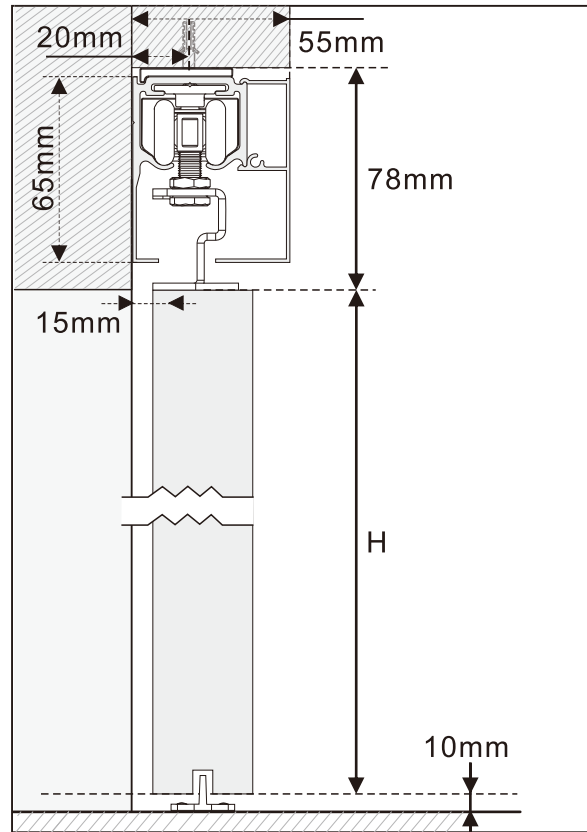

Installation Manual

Components list

Pre-installation

TOOLS REQUIRED

HARDWARE INCLUDED

<p>A</p>  <p>Ø10 (x5) M6x50 (x5)</p>	<p>B</p>  <p>(x1)</p>	<p>C</p>  <p>(x1)</p>	<p>D</p>  <p>(x2)</p>
<p>D</p>  <p>(x2)</p>	<p>E</p>  <p>(x2)</p> <p>M6x12 (x4) M6x70 (x4)</p>	<p>F</p>  <p>(x1)</p>	<p>G</p>  <p>(x1)</p>
<p>H</p>  <p>(x2)</p>	<p>I</p>  <p>(x1)</p> <p>ST4.2x25 (x2) Ø8 (x2)</p>	<p>J</p>  <p>(x1)</p> <p>ST4.2x25 (x4) Ø8 (x4)</p>	
<p>K</p>  <p>(x5)</p>	 <p>(x1)</p> <p>(x1)</p>		

Fixed at wall

Fixed at ceiling

Installation

1 Fixed at wall

2 Fixed at wall

Installation

3 Fixed at wall

1 Fixed at ceiling

(x1)

ST4.2x25 (x2)

Ø8 (x2)

8B

J

(x1)

ST4.2x25 (x4)

Ø8 (x4)