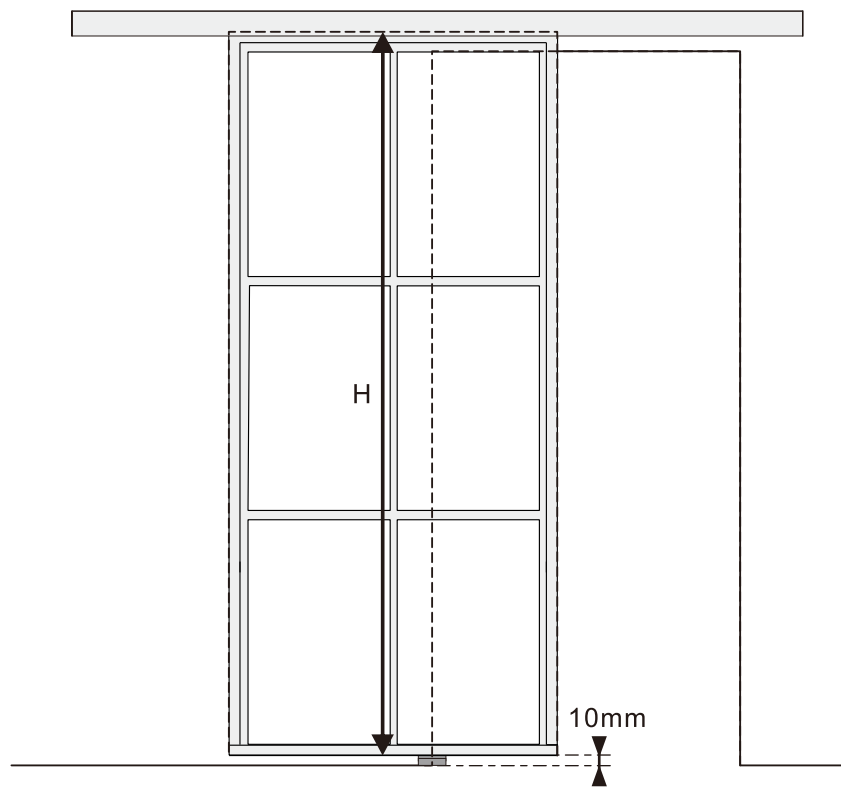

Installation Manual

Components list

Pre-installation

TOOLS REQUIRED

HARDWARE INCLUDED

<p>A</p>  <p>Ø10 (x5) M6x50 (x5)</p>	<p>B</p>  <p>(x1)</p>	<p>C</p>  <p>(x1)</p>	<p>D</p>  <p>(x2)</p>
<p>D</p>  <p>(x2)</p>	<p>E</p>  <p>(x2)</p> <p>M6x12 (x4) M6x70 (x4)</p>	<p>F</p>  <p>(x1)</p>	<p>G</p>  <p>(x1)</p>
<p>H</p>  <p>(x2)</p>	<p>I</p>  <p>(x1)</p> <p>ST4.2x25 (x2) Ø8 (x2)</p>	<p>J</p>  <p>(x1)</p> <p>ST4.2x25 (x4) Ø8 (x4)</p>	
<p>K</p>  <p>(x5)</p>	 <p>(x1)</p> <p>(x1)</p>		

Fixed at wall

Fixed at ceiling

Installation

1 Fixed at wall

2 Fixed at wall

Installation

3 Fixed at wall

1 Fixed at ceiling

(x1)

ST4.2x25 (x2)

Ø8 (x2)

8B

J

(x1)

ST4.2x25 (x4)

Ø8 (x4)