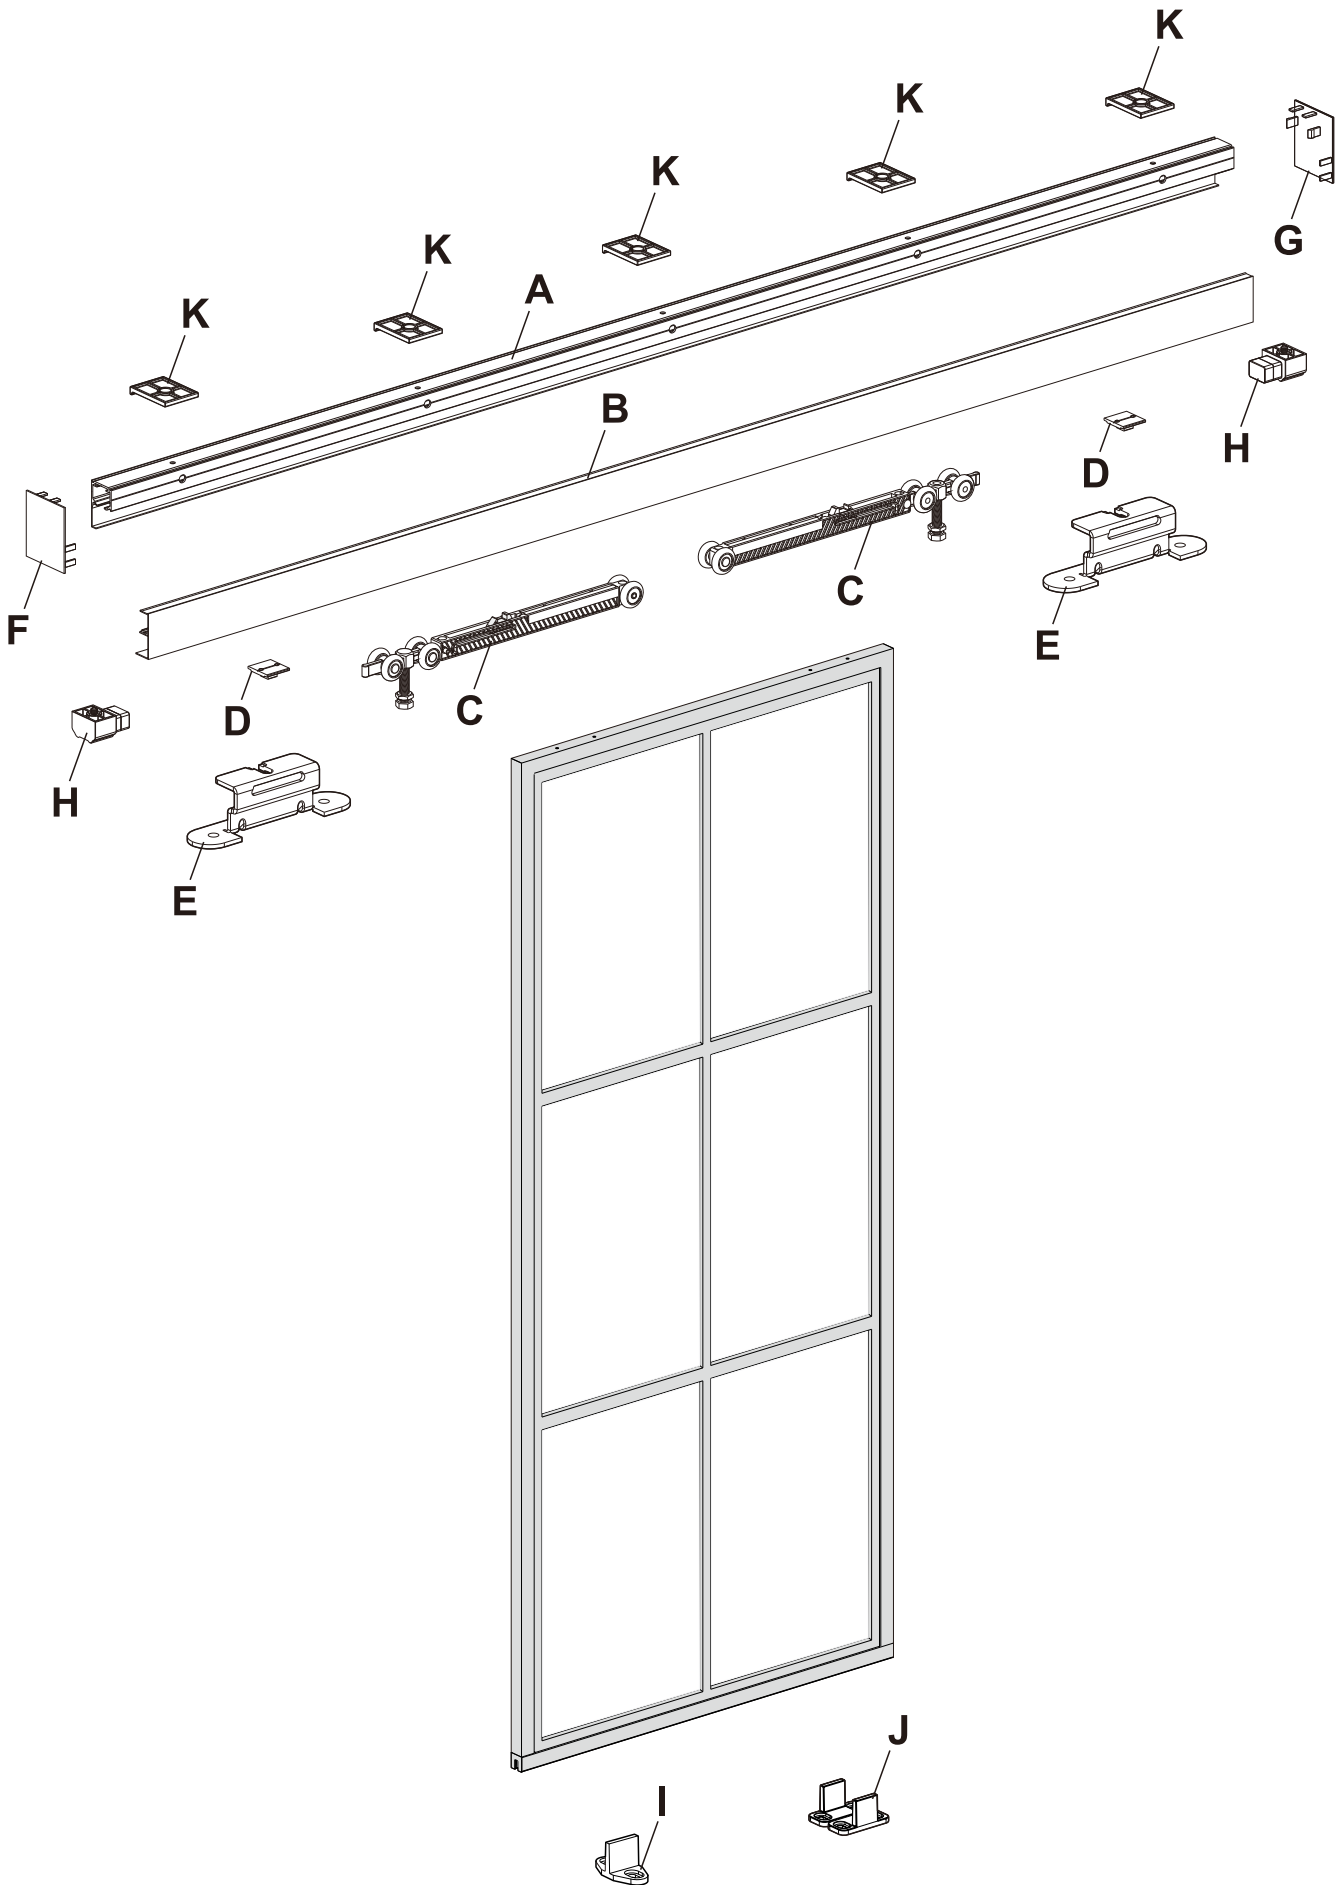

Installation Manual

Components list

Pre-installation

TOOLS REQUIRED

HARDWARE INCLUDED

<p>A</p>  <p>Ø10 (x5) M6x50 (x5)</p>	<p>B</p>  <p>(x1)</p>	<p>C</p>  <p>(x1)</p>	<p>D</p>  <p>(x2)</p>
<p>D</p>  <p>(x2)</p>	<p>E</p>  <p>(x2)</p> <p>M6x12 (x4) M6x70 (x4)</p>	<p>F</p>  <p>(x1)</p>	<p>G</p>  <p>(x1)</p>
<p>H</p>  <p>(x2)</p>	<p>I</p>  <p>(x1)</p> <p>ST4.2x25 (x2) Ø8 (x2)</p>	<p>J</p>  <p>(x1)</p> <p>ST4.2x25 (x4) Ø8 (x4)</p>	
<p>K</p>  <p>(x5)</p>	 <p>(x1)</p> <p>(x1)</p>		

Fixed at wall

Fixed at ceiling

Installation

1 Fixed at wall

2 Fixed at wall

Installation

3 Fixed at wall

1 Fixed at ceiling