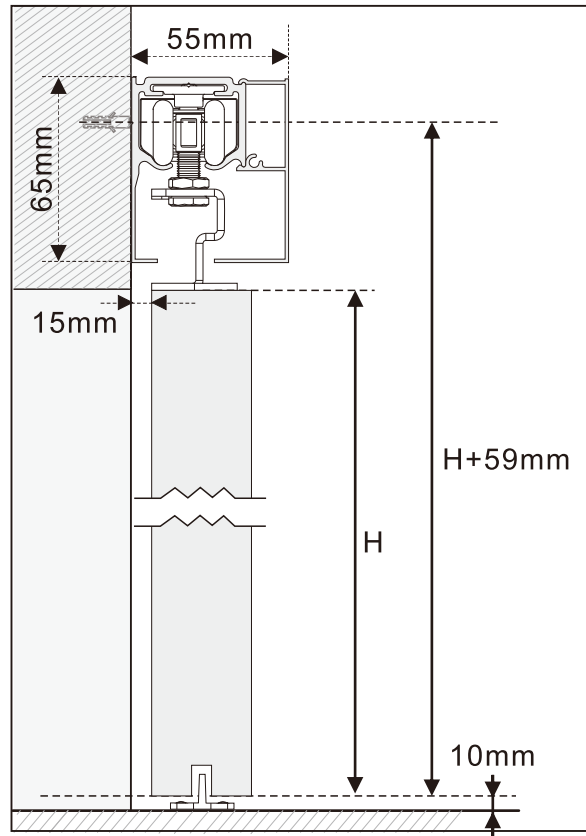

Installation Manual

Components list

Pre-installation

TOOLS REQUIRED

HARDWARE INCLUDED

<p>A</p>  <p>Ø10 (x5) M6x50 (x5)</p>	<p>B</p>  <p>(x1)</p>	<p>C</p>  <p>(x1)</p>	<p>D</p>  <p>(x2)</p>
<p>D</p>  <p>(x2)</p>	<p>E</p>  <p>(x2)</p> <p>M6x12 (x4) M6x70 (x4)</p>	<p>F</p>  <p>(x1)</p>	<p>G</p>  <p>(x1)</p>
<p>H</p>  <p>(x2)</p>	<p>I</p>  <p>(x1)</p> <p>ST4.2x25 (x2) Ø8 (x2)</p>	<p>J</p>  <p>(x1)</p> <p>ST4.2x25 (x4) Ø8 (x4)</p>	
<p>K</p>  <p>(x5)</p>	 <p>(x1)</p> <p>(x1)</p>		

Fixed at wall

Fixed at ceiling

Installation

1 Fixed at wall

2 Fixed at wall

Installation

3 Fixed at wall

1 Fixed at ceiling

(x1)

ST4.2x25 (x2)

Ø8 (x2)

8B

J

(x1)

ST4.2x25 (x4)

Ø8 (x4)